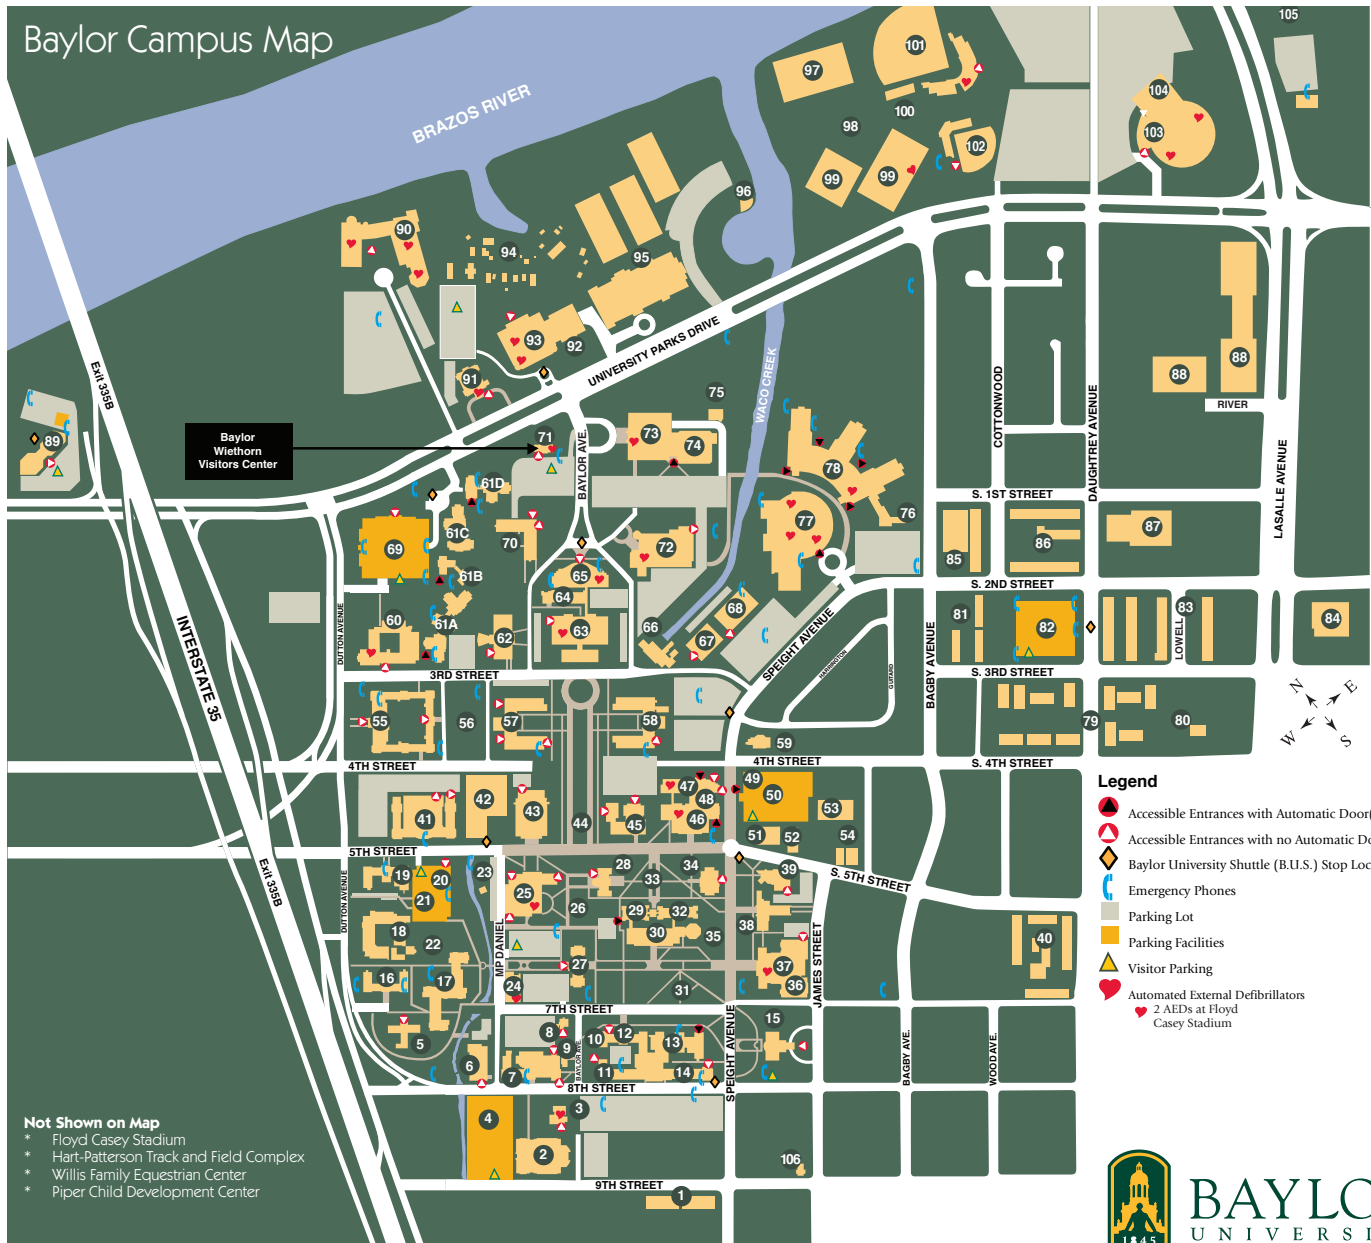

Baylor Campus Map

Not Shown on Map

- * Floyd Casey Stadium
- * Hart-Patterson Track and Field Complex
- * Willis Family Equestrian Center
- * Piper Child Development Center

- Legend**
- Accessible Entrances with Automatic Door(s)
 - Accessible Entrances with no Automatic Door(s)
 - ◆ Baylor University Shuttle (B.U.S.) Stop Locations
 - ☎ Emergency Phones
 - Parking Lot
 - Parking Facilities
 - ▲ Visitor Parking
 - ♥ Automated External Defibrillators
 - ♥ 2 AEDs at Floyd Casey Stadium

Baylor Apartments

- 79 Arbors Apartments
- 85 Cottonwood Apartments
- 81 East Arbors Apartments
- 53 Fairmont Apartments
- 86 Plaza I Apartments
- 83 Plaza II Apartments
- 40 Quadrangle Apartments
- 1 Speight-Jenkins Apartments

Dining & Food Services

- 78 Baylor Sciences Building Atrium Café
- 95 Bill Daniel Student Center Food Court
- 7 Collins Café
- 93 Discovery Center Café
- 69 Chili's Too, Starbucks
- 90 Law School Café
- 13 RPiC Real Food on Campus
- 63 Java City
- 61B North Village Seasons Creamery
- 41 Penland Food Court
- 50 C3 Convenience Store

Libraries & Museums

Operations

- 66 Baylor Energy Complex
- 87 Baylor Physical Plant
- 88 LaSalle Annex Buildings

Outdoor Areas

- 56 Bear Park
- 23 Bill and Eva Williams Bear Habitat
- 33 Burleson Quadrangle
- 31 Founders Mall
- 44 Fountain Mall
- 26 Vara Martin Daniel Plaza